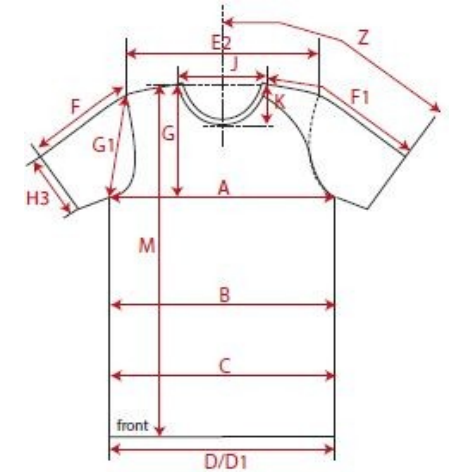

Fertigmaße in cm für Größe measurements in cm for size	CODE	TOLERANCE (+/-)	XS	IS	S	IS	M	IS	L	IS	XL	IS	XXL	IS	3XL	IS	4XL	IS	5XL	IS	6XL	IS	
front length from HSP	M	1	###		###		###		###		###												
1/2 chest width	A	1	35.50		38.00		40.50		43.00		45.50												
1/2 hip width	C	1	36.50		39.00		41.50		44.00		46.50												
1/2 hem width	D	1	32.50		35.00		37.50		40.00		42.50												
shoulder to shoulder	E2	1	30.30		31.50		32.70		33.90		35.10												
sleeve length from shoulder (set in)	F	1	59.50		60.00		60.50		61.00		61.50												